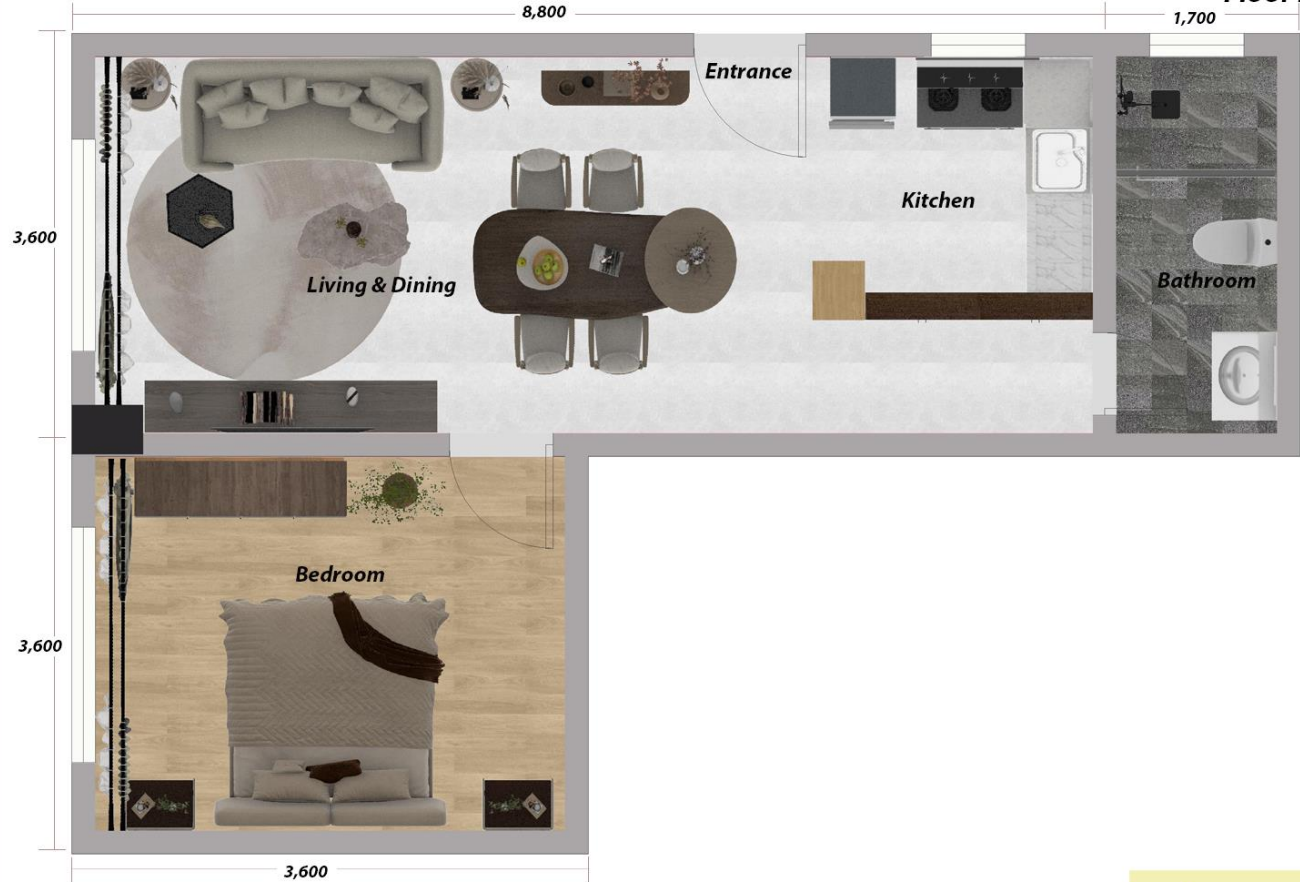

One BRB

Area:
58 sqm

Location:
5th-10th Floor
Unit No. 08s and 09s

Sale Price:

Danaff Tower

1BR B Floor Plan

To Let & for Sale Contact No.: 0724305238, 0715969298, 0711297362,
0721869918, 0726426865, 0714745336.

One BR C

Area:
60 sqm

Location:
5th-10th Floor
Unit No. 05s, 06s,
11s & 12s

Sale Price:

Danaff Tower

1BR C Floor Plan

To Let & for Sale Contact No.: 0724305238, 0715969298, 0711297362,
0721869918, 0726426865, 0714745336.